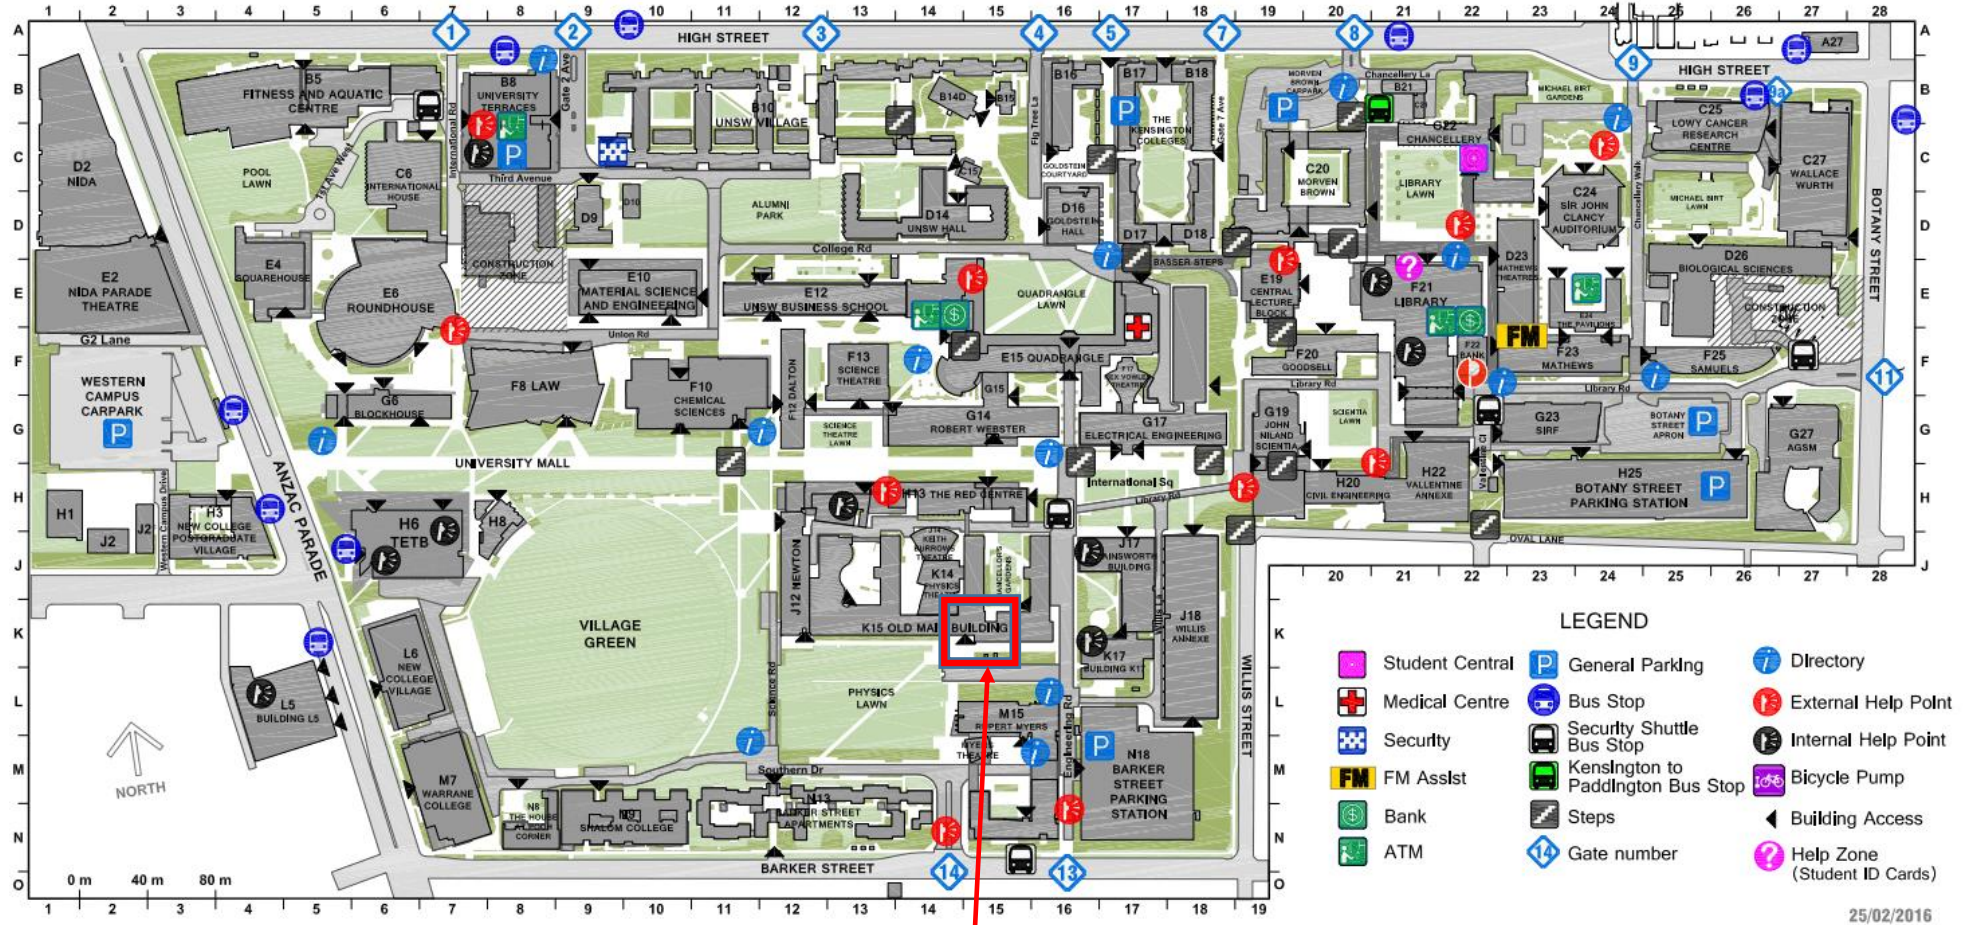

Aviation Simulator

25/02/2016

Old Main Building (K15)