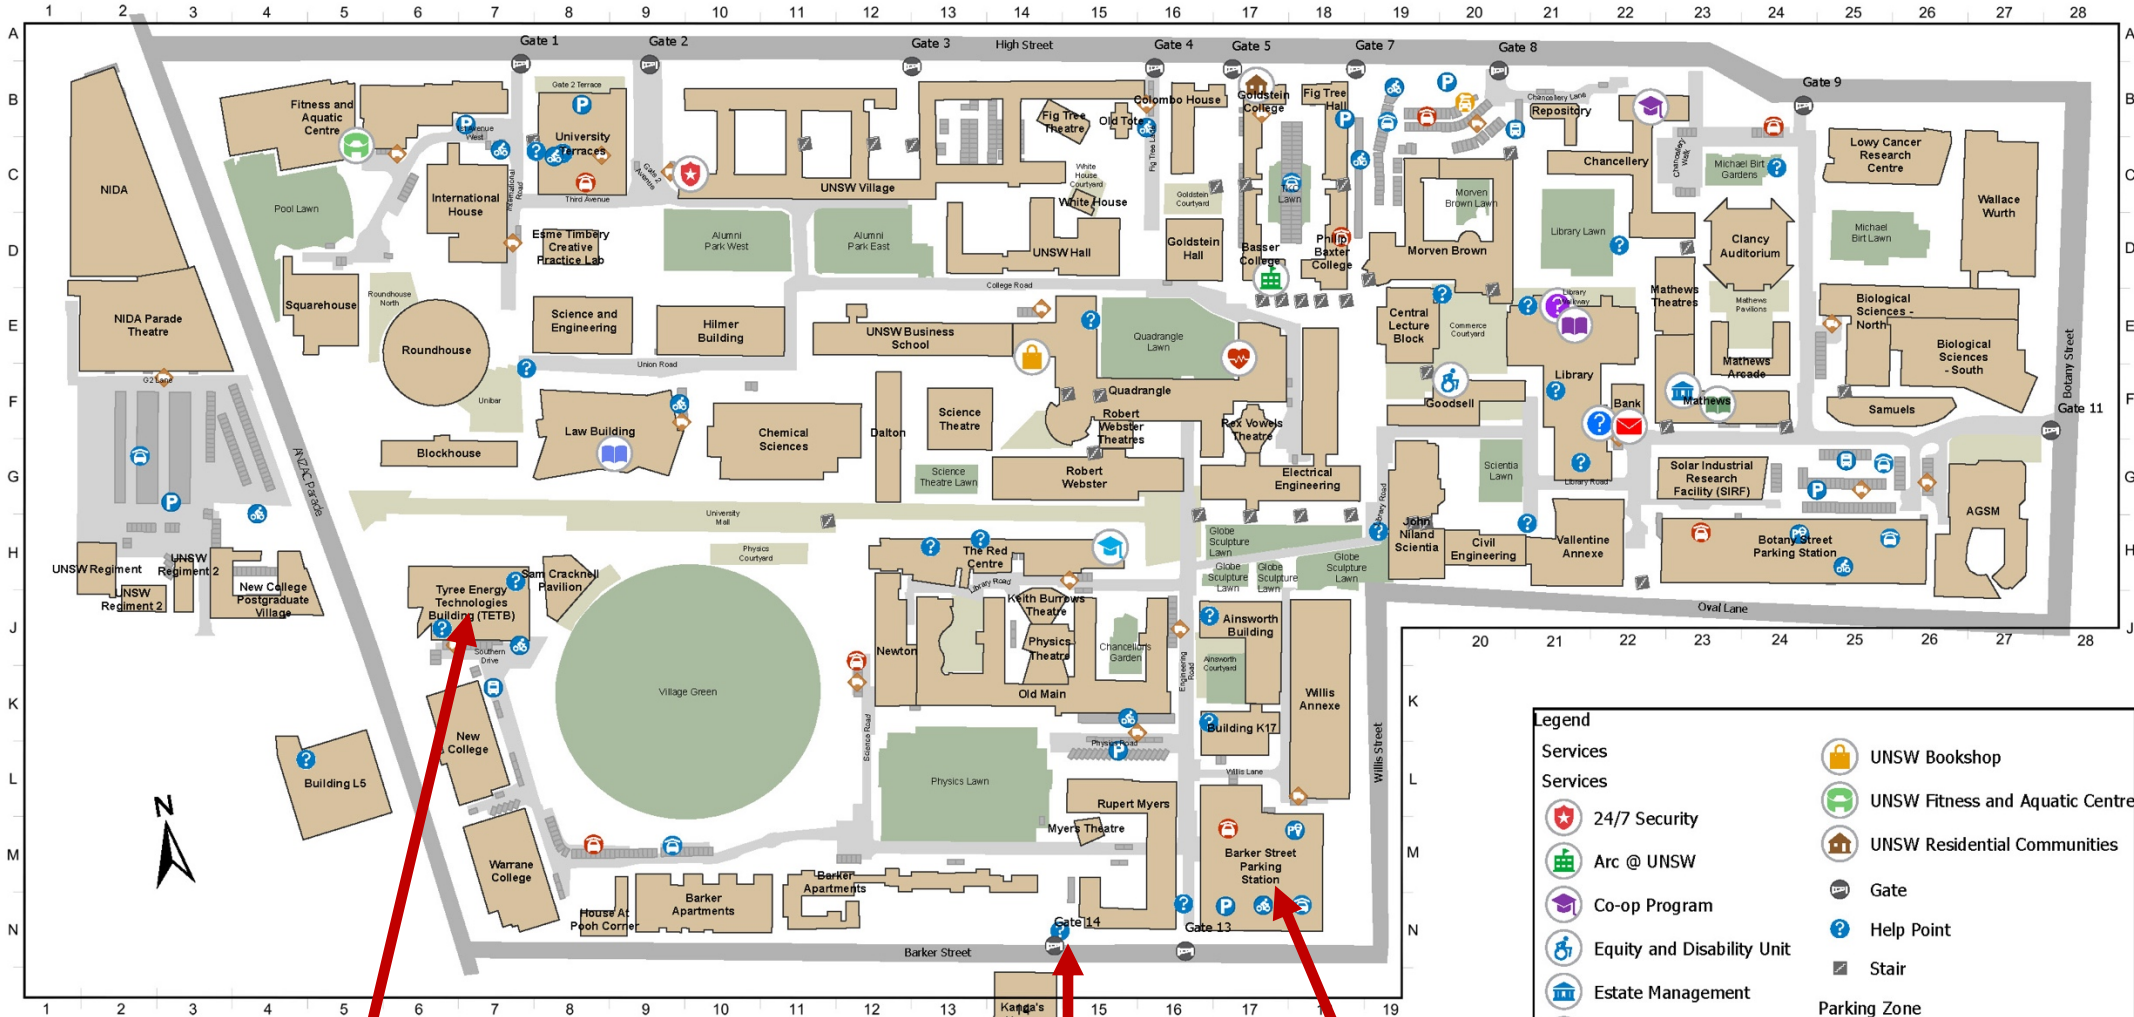

Kensington Campus Map

Tyree

Gate 14

Parking is on the top level

Legend

Services	UNSW Bookshop
Services	UNSW Fitness and Aquatic Centre
24/7 Security	UNSW Residential Communities
Arc @ UNSW	Gate
Co-op Program	Help Point
Equity and Disability Unit	Stair
Estate Management	Parking Zone
Freehills Law Library	Type
Future Students	Bus Bay
IT Walk-in Service Centre	Accessible
Library	Go Get
Medical Centre	Loading Zone
Post Office	Meter/Permit
Print Centre	Meters
The Nucleus: Student Hub	Motorbike
	Permit
	Reserve